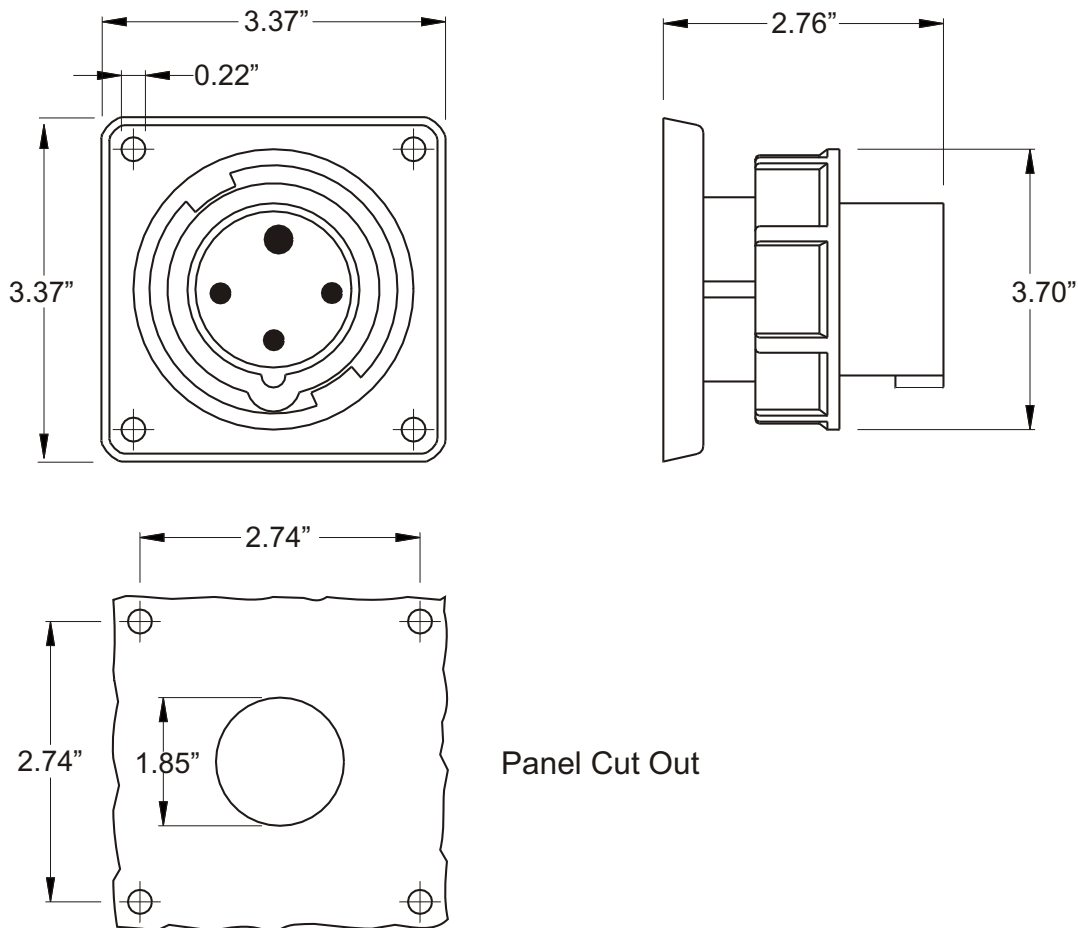

INLET, PANEL MOUNTING

Part No.	ME 430B12W
Description:	30 Amp 125/250Vac 3 Pole, 4 Wire Inlet
Construction:	Watertight IEC IP 67
Approvals:	UL Listed Standards 1682; 1686 CSA Certification to Spec. C22.2 No. 182.1 IEC 60309-1; IEC 60309-2

IEC COLOR CODE: Orange

GROUND SOCKET: 12 Hour Position Mates with Female in 12 Hour Position.

Wire Range: #8 - #12 AWG

Drawing Not to Scale